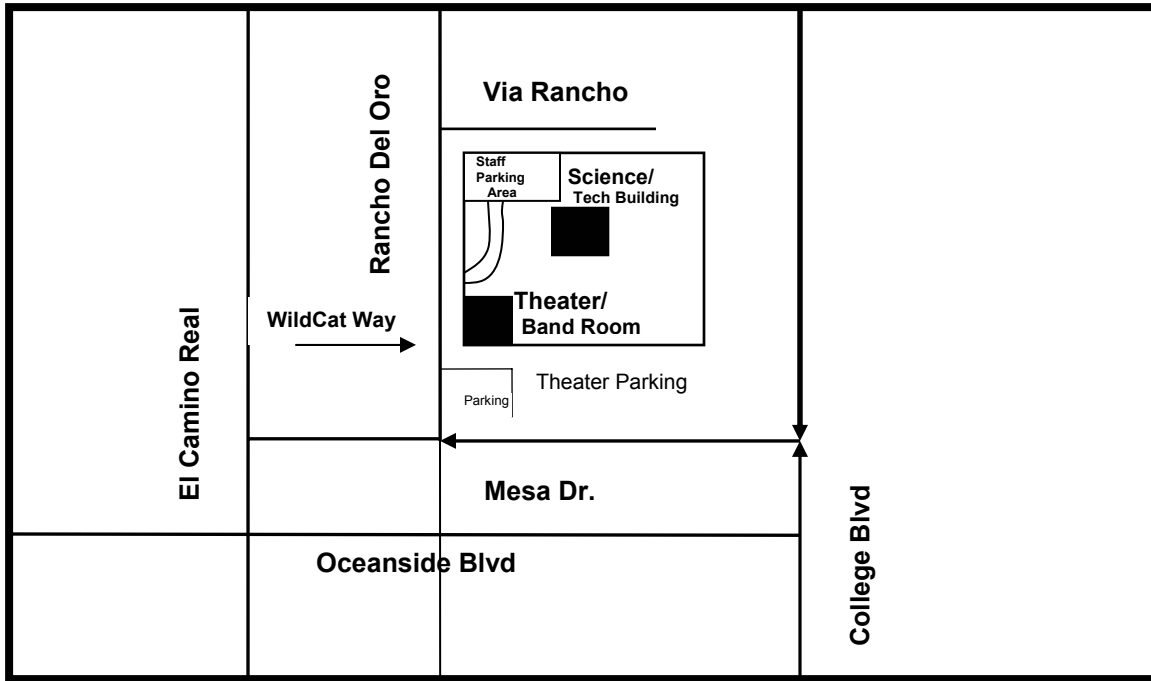

Highway 76

Interstate – (I-5)

Interstate – (I-15)

Highway 78

I-15 North

15 to 78 West
 Exit College Blvd North.
 College Blvd to Mesa Dr.
 Left on Mesa Dr.
 Mesa Dr. to Rancho Del Oro
 Right on Rancho Del Oro to 1st Stop
 Light – Right at light Wildcat Way.
 (Student Parking Lot).
**Truax Theater is located at the left
 of the entrance to the Lower
 Parking area.**

I-15 South

15 to 76 West
 Exit Rancho Del Oro.
 Left on Rancho Del Oro.
 Del Oro to 2nd Stop Light –
 Left at light Lower Parking area
 Wildcat Way(Student Parking Lot).
**Truax Theater is located at the
 left of the entrance to the Lower
 Parking area.**

El Camino High School
 400 Rancho Del Oro
 Oceanside, CA 92057
 760-757-8550 x2462
 760-757-7095 Band Room
 Mark Lowery: Director

2007

I-5

I-5 to 76 East
 Exit Rancho Del Oro.
 Right on Rancho Del Oro.
 Del Oro to 2nd Stop Light –
 Left at light Wildcat Way.
 Lower Parking area(Student Parking Lot).
**Truax Theater is located at the left
 of the entrance to the Lower Parking area.**